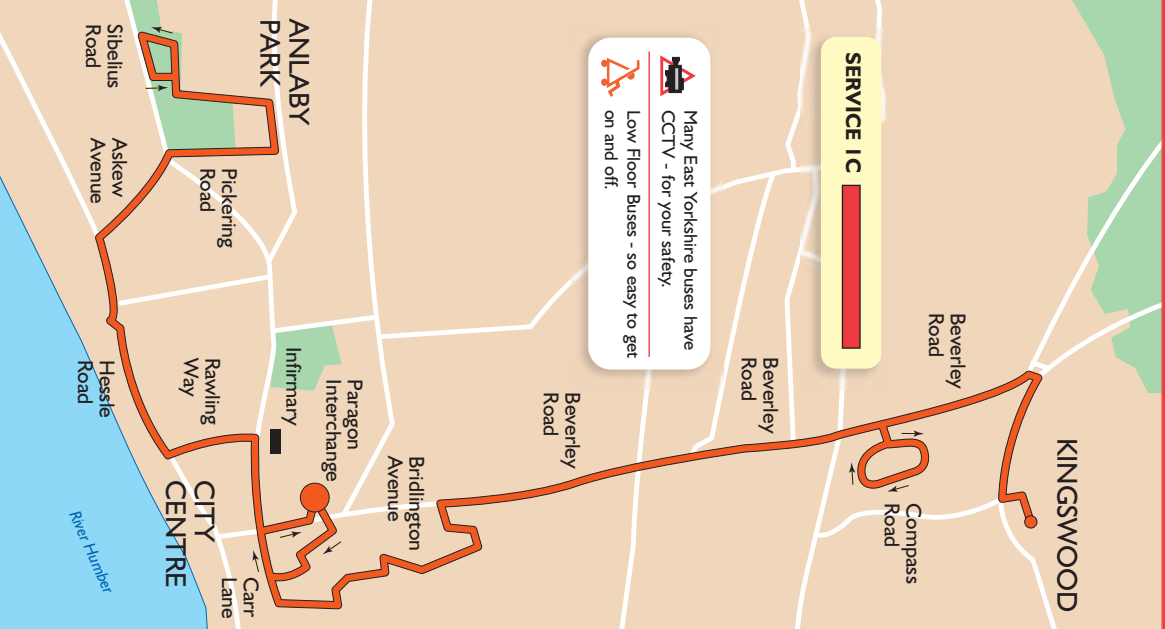

◆ Anlaby Park ◆ Hessle Road ◆ Infirmary ◆ Hull City Centre ◆ Kingswood ◆

**MONDAY TO SATURDAY**

	a.m.	a.m.	a.m.	a.m.	a.m.	p.m.	p.m.	p.m.	p.m.	p.m.	p.m.
<b>Anlaby Park (Sibeliuss Road)</b> .....	-	8 08	9 08	1008	1108	1208	1 08	2 08	3 08	4 08	5 08
Hessle Road (ASDA) .....	-	8 22	9 22	1022	1122	1222	1 22	2 22	3 22	4 22	5 22
Hull Royal Infirmary .....	-	8 32	9 32	1032	1132	1232	1 32	2 32	3 32	4 32	5 32
<b>Hull (Paragon Interchange)</b> .....	7 40	8 40	9 40	1040	1140	1240	1 40	2 40	3 40	4 40	5 40
Haworth Street .....	7 54	8 54	9 54	1054	1154	1254	1 54	2 54	3 54	4 54	5 54
Downfield Avenue .....	8 02	9 02	1002	1102	1202	1 02	2 02	3 02	4 02	5 02	6 02
<b>Kingswood Retail Park</b> .....	8 07	9 07	1007	1107	1207	1 07	2 07	3 07	4 07	5 07	6 07

Many East Yorkshire buses have CCTV - for your safety.

Low Floor Buses - so easy to get on and off.

◆ Kingswood ◆ Hull City Centre ◆ Infirmary ◆ Hessle Road ◆ Anlaby Park ◆

**MONDAY TO SATURDAY**

**NS**

	a.m.	a.m.	a.m.	a.m.	a.m.	p.m.	p.m.	p.m.	p.m.	p.m.	p.m.	
<b>Kingswood Retail Park</b> .....	7 08	8 08	9 08	1008	1108	1208	1 08	2 08	3 08	4 08	5 08	6 08
Downfield Avenue .....	7 13	8 13	9 13	1013	1113	1213	1 13	2 13	3 13	4 13	5 13	6 13
Haworth Street .....	7 25	8 25	9 25	1025	1125	1225	1 25	2 25	3 25	4 25	5 25	6 25
<b>Hull (Paragon Interchange)</b> .....	-	-	-	-	-	-	-	-	-	-	-	6 39
<b>Hull (Carr Lane)</b> .....	7 39	8 39	9 39	1039	1139	1239	1 39	2 39	3 39	4 39	5 39	-
Hull Royal Infirmary .....	7 43	8 43	9 43	1043	1143	1243	1 43	2 43	3 43	4 43	5 43	-
Hessle Road (ASDA) .....	7 53	8 53	9 53	1053	1153	1253	1 53	2 53	3 53	4 53	5 53	-
<b>Anlaby Park (Sibeliuss Road)</b> .....	8 07	9 07	1007	1107	1207	1 07	2 07	3 07	4 07	5 07	6 07	-

# Your bus route

- ◆ Anlaby Park ◆ Hessele Road ◆ Infirmary ◆
- ◆ Hull City Centre ◆ Kingswood ◆